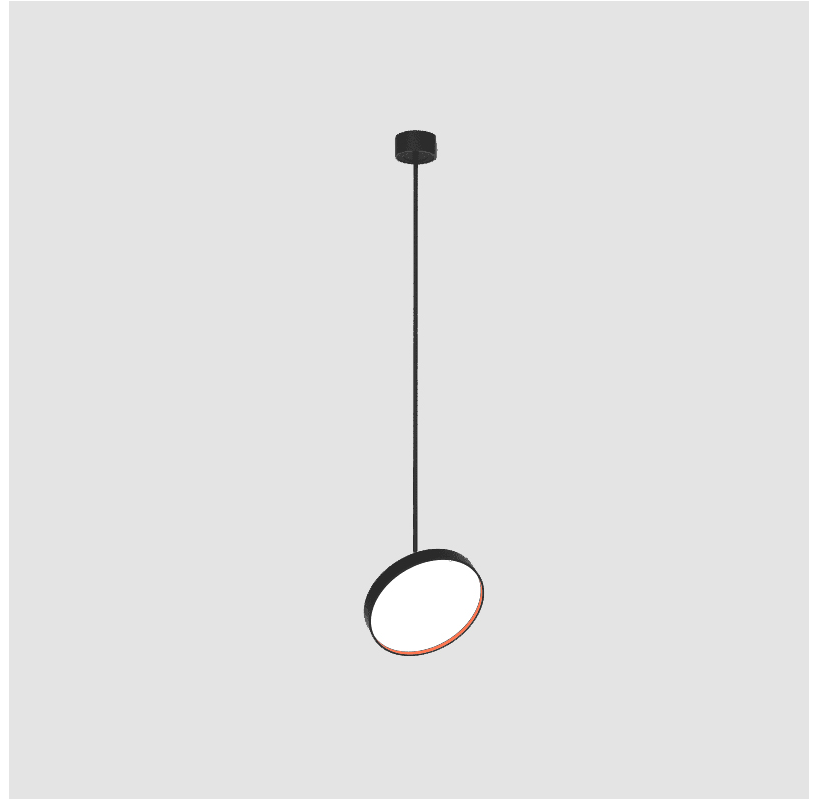

GENERAL

Series: Sign Diva Flex
Subseries: Sign Diva Flex Korona
Partner: Prolicht
Division: Architectural
Installation: Suspension
Product Type: Pendant
Mounting Location: Ceiling
Light Distribution: Adjustable

PHYSICAL

Shape: Round
Diameter (mm): 400
Diameter (in): 15 3/4
Height (mm): 1620
Height (in): 63 3/4
Weight (kg): 2.007
Weight (lbs): 4.42
Diffuser: PMMA - Opal / Micro-Prism / Sparkling Secret / Vintage Industrial
Fixture Finish: SSR / BKV / CWI / CRY / HAB / UFT / ITA / RUA / FTG / MYG / LOD / PUS / FRO / FUP / KIA / POP / BLS / SPG / MEY / GOH / CHC / COM / ABZ / JAG / OBR / MOS / ROR
Fixture Material: PMMA / Extruded Aluminum / Steel

ELECTRICAL

Lamp Type: LED (Zhaga Standard)
Input Wattage (W): 17
Total Output Wattage (W): 15.33
Dimming: Tri-Mode (Non-Dimming and Phase Dimming (120Vac only) and 0-10V Dimming)
Driver Included: Yes
Driver Location: Integrated
Driver Type: Constant Current - Universal
Driver Class: Class 2
Input Voltage (V): 120 - 277
Constant Current (MA): 500

LED

Color Temperature (°K): 3000 / 3500 / 4000
Max. Delivered Lumen (lm): 2260 / 2293 / 2340
CRI: >90 CRI
Lamp Life (hrs): 50000

OPTICAL

Adjustability: Rotational 170°; Tilt 90°

RATINGS AND CERTIFICATIONS

Certified By: Certified for North American Standards
IP rating: IP20