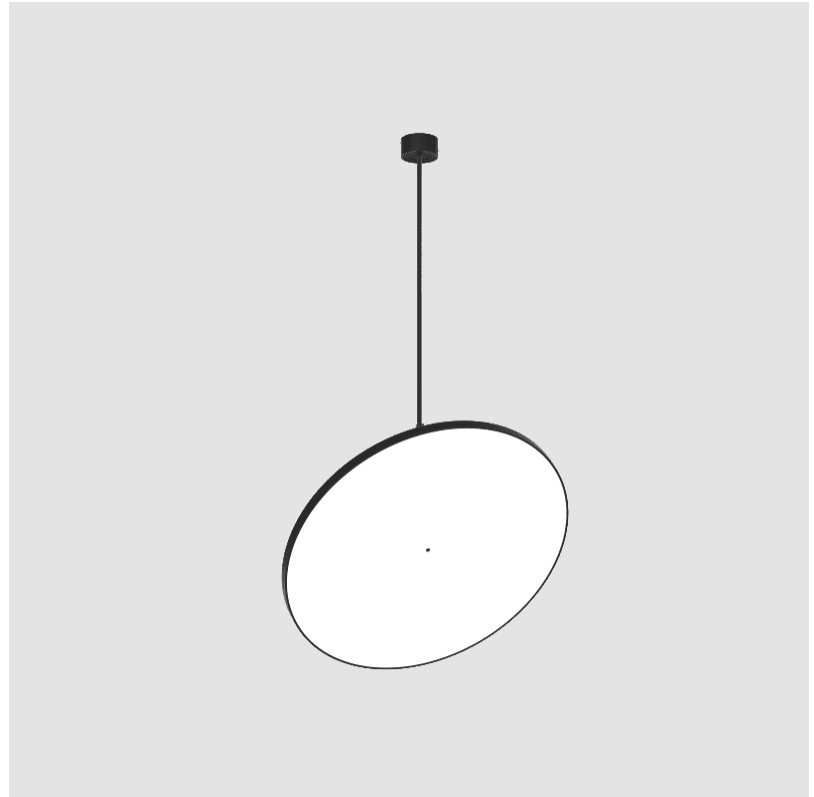

Adjustability: Rotational 170°; Tilt 90°
--

RATINGS AND CERTIFICATIONS

Certified By: Certified for North American Standards
IP rating: IP20

SIGN DIVA FLEX SUSPENSION

A30860-

PROJECT	_____
TYPE	_____
SPECIFIER	_____
QUANTITY	_____
DATE	_____